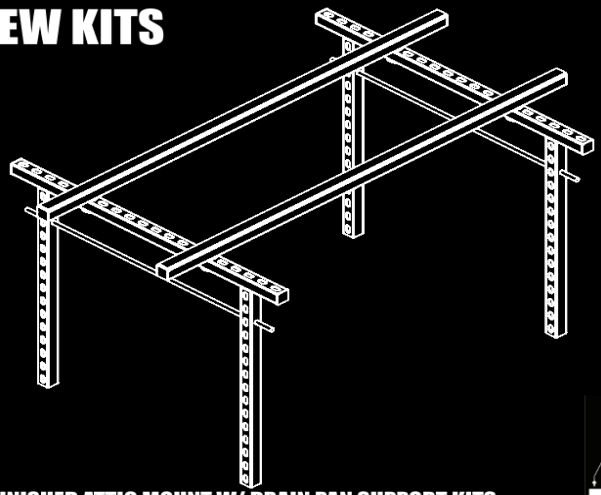

Mid-Aire Systems

“Portable Platforms”

Only One unit that...
easily **Transforms** into
what you need it to be,
for installs and servicing.
New kits coming!

BOLT ON MAS KITS:

- JOIST MOUNT LEG KIT
- FINISHED ATTIC LEG KIT
- EXTENSION KIT- 20”extra inches
- DRAIN PAN SUPPORT KITS
- EZ-INSTALL KIT
- SAFETY KIT

S
U
S
P
E
N
S
I
O
N
M
O
U
N
T

WITH DRAIN PAN SUPPORT

MAS-62-AS-HQ & MAS-AS-HQ-DPS

NEW KITS

J
O
I
S
T
M
O
U
N
T

& FINISHED ATTIC MOUNT W/ DRAIN PAN SUPPORT KITS

Fully Adjustable

Mid-Aire Systems - Ph: 714-616-0343 / EM: sales@mid-airesystems.com