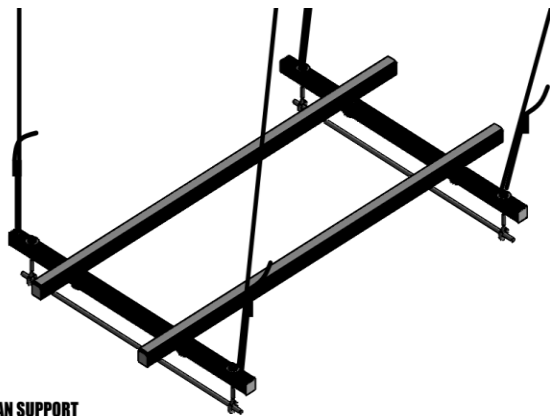

Mid-Aire Systems

“Portable Platforms”

Only One unit that...
easily **Transforms** into
what you need it to be,
for installs and servicing.
New kits coming!

BOLT ON MAS KITS:

- JOIST MOUNT LEG KIT
- FINISHED ATTIC LEG KIT
- EXTENSION KIT- 20”extra inches
- DRAIN PAN SUPPORT KITS
- EZ-INSTALL KIT
- SAFETY KIT

S
U
S
P
E
N
S
I
O
N
M
O
U
N
T

WITH DRAIN PAN SUPPORT

MAS-62-AS-HQ & MAS-AS-HQ-DPS

NEW KITS

J
O
I
S
T
M
O
U
N
T

& FINISHED ATTIC MOUNT W/ DRAIN PAN SUPPORT KITS

Fully Adjustable

Mid-Aire Systems - Ph: 714-616-0343 / EM: sales@mid-airesystems.com