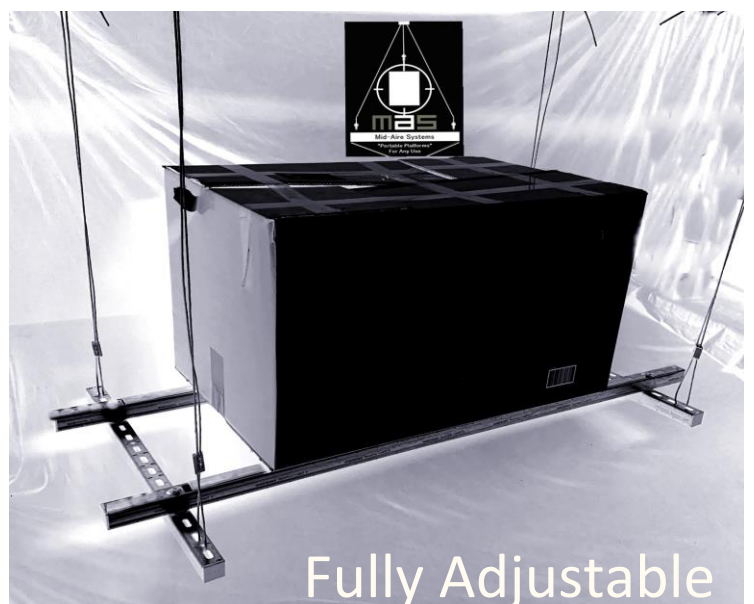

S
U
S
P
E
N
S
I
O
N
M
O
U
N
T

WITH DRAIN PAN SUPPORT

MAS-62-AS-HQ & MAS-AS-HQ-DPS

NEW KITS

J
O
I
S
T
M
O
U
N
T

& FINISHED ATTIC MOUNT W/ DRAIN PAN SUPPORT KITS

Fully Adjustable

Mid-Aire Systems - Ph: 714-616-0343 / EM: sales@mid-airesystems.com